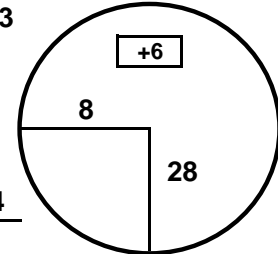

Junior Tour
OF NORTHERN CALIFORNIA

HOLE LOCATIONS

Junior Tour of Northern California

TOURNAMENT: *Sally Pini Invitational*

COURSE: *Pasatiempo GC*

ROUND: *1*

DATE: *Monday*

December 7, 2020

1

7

13

2

8

14

3

9

15

4

10

16

5

11

17

6

12

18